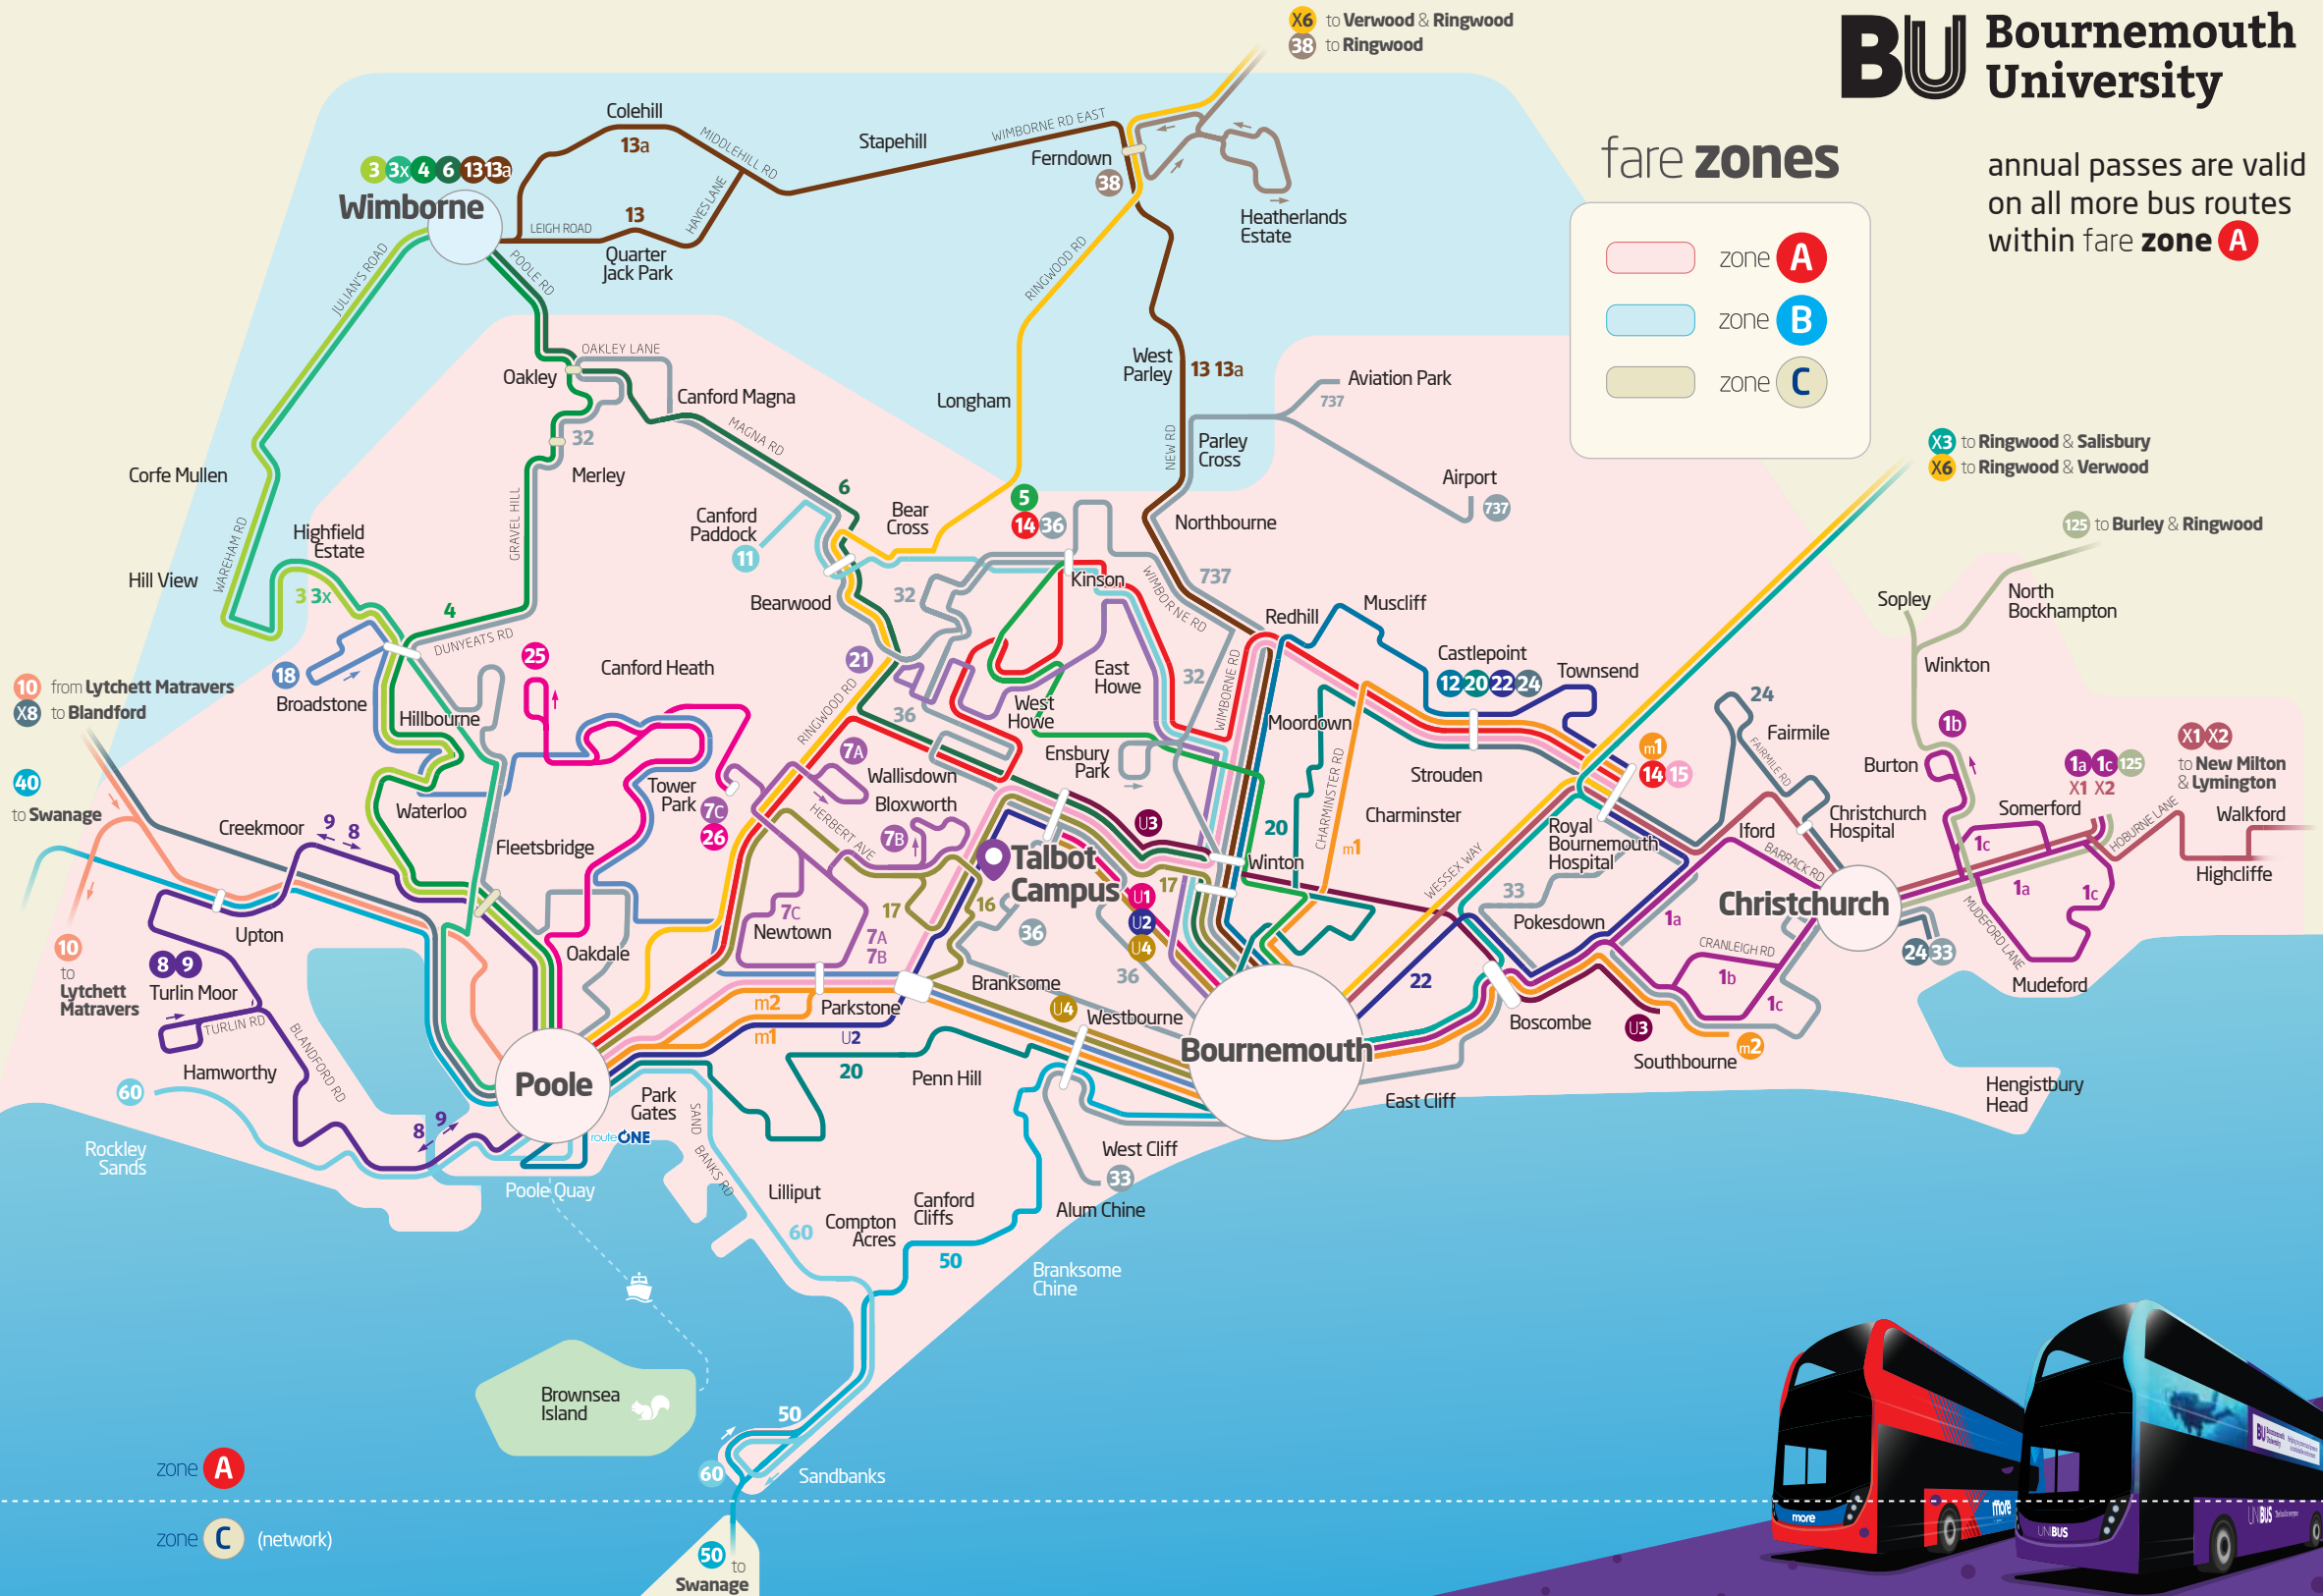

fare zones

zone **A**

zone **B**

zone **C**

annual passes are valid on all more bus routes within fare **zone A**

X3 to Ringwood & Salisbury
X6 to Ringwood & Verwood

125 to Burley & Ringwood

zone **A**

zone **C** (network)